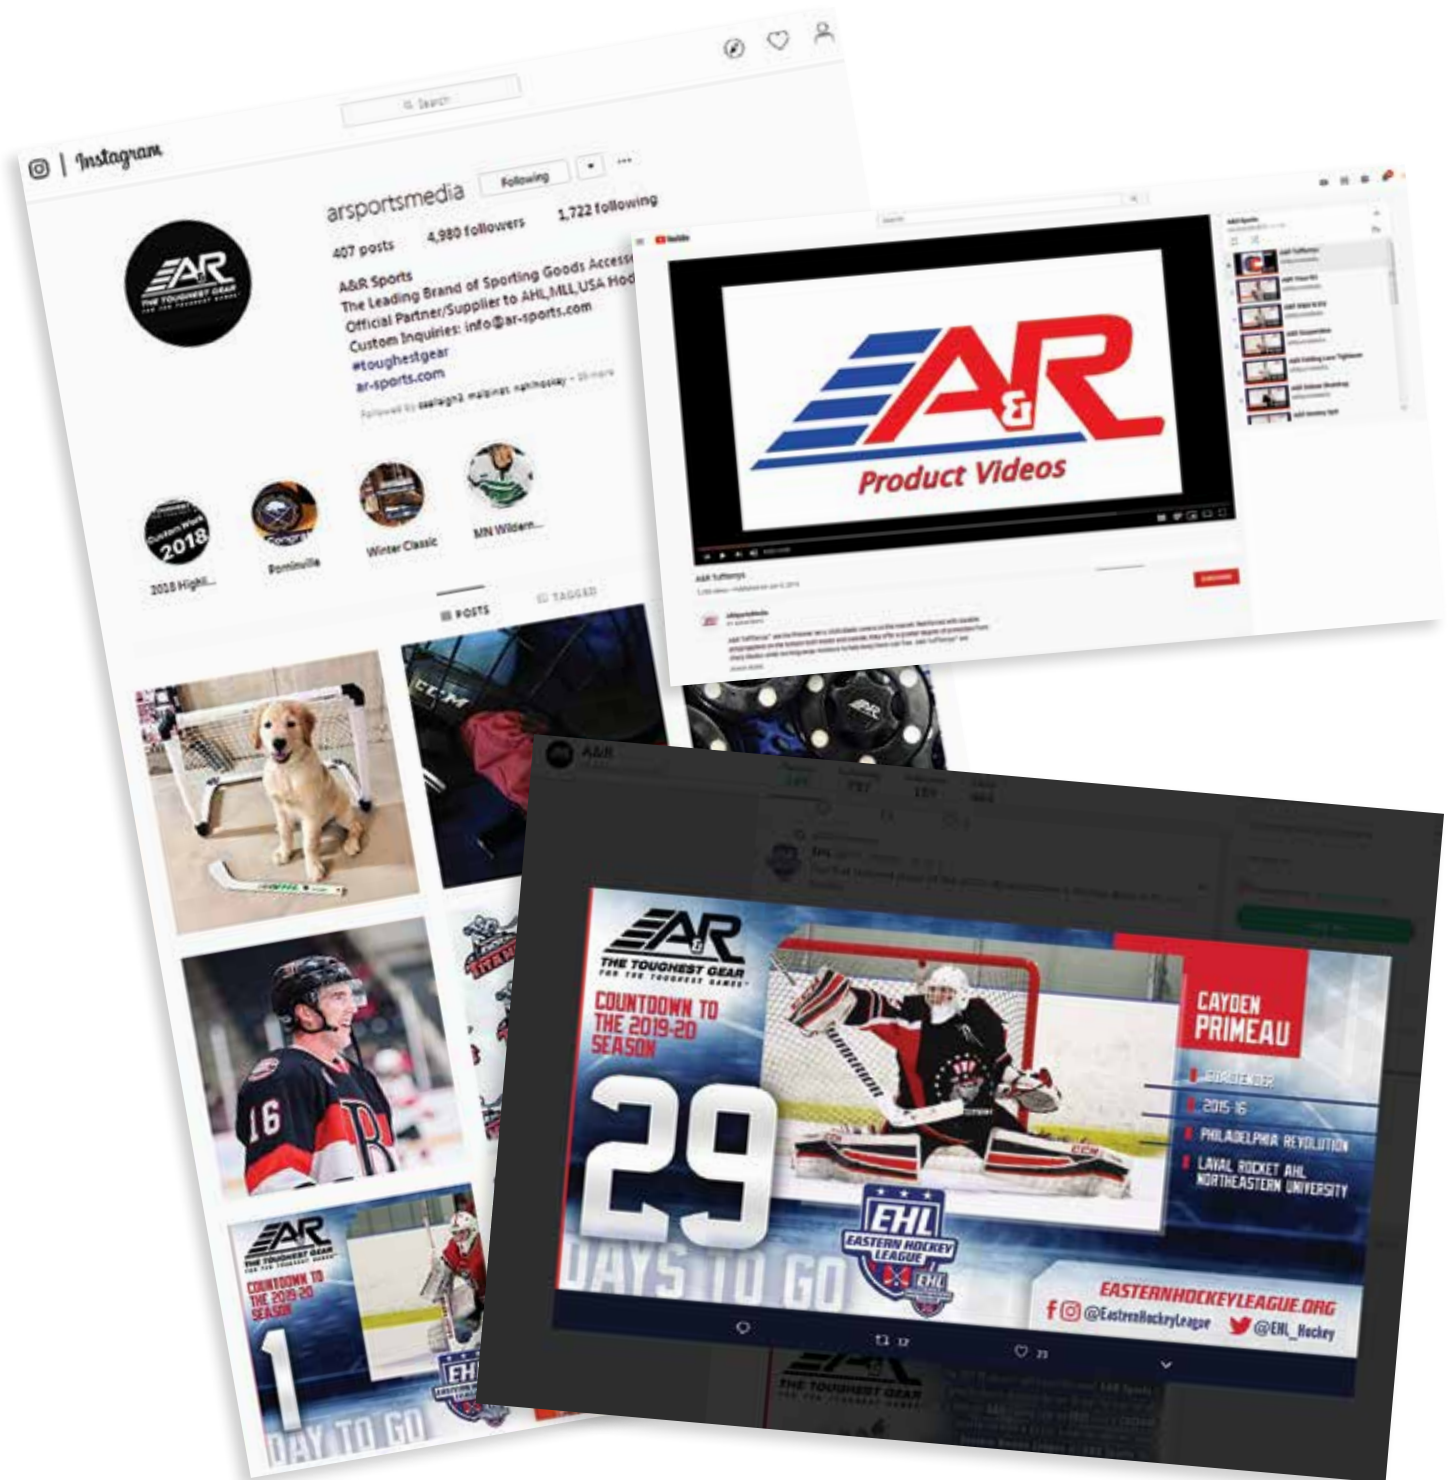

NAVY

RED

ICE SCRAPERS

Email team@ar-sports.com or ask your local retailer to get your team's virtual proofs started today!

Follow us on social media
for updates and announcements.

ARSPORTSMEDIA

SEND US PHOTOS OF YOUR A&R TEAM GEAR IN USE TO BE FEATURED ON OUR SOCIAL MEDIA PLATFORMS!