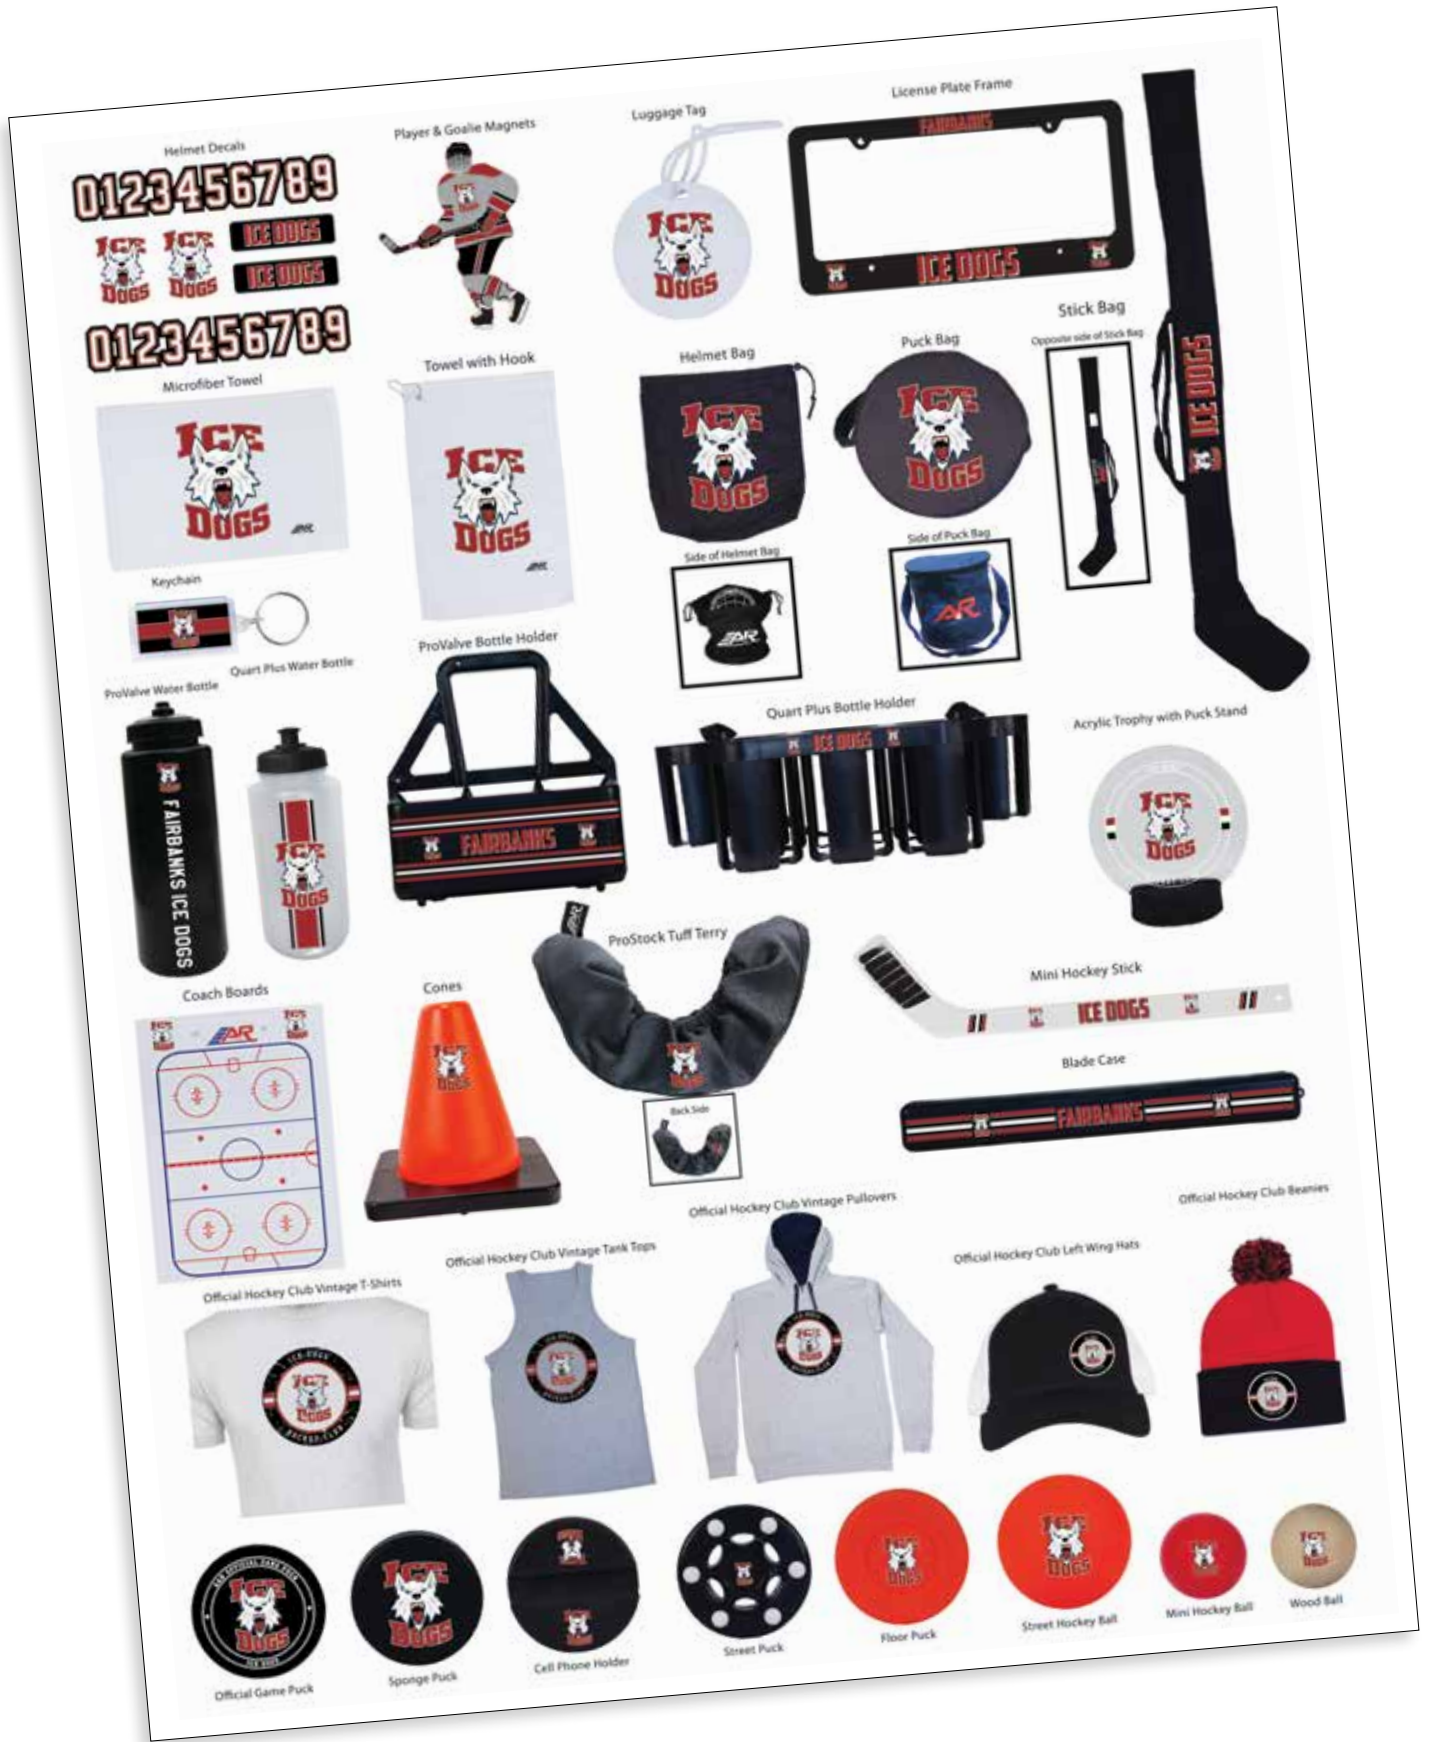

Email team@ar-sports.com or ask your local retailer to get your team's virtual proofs started today!