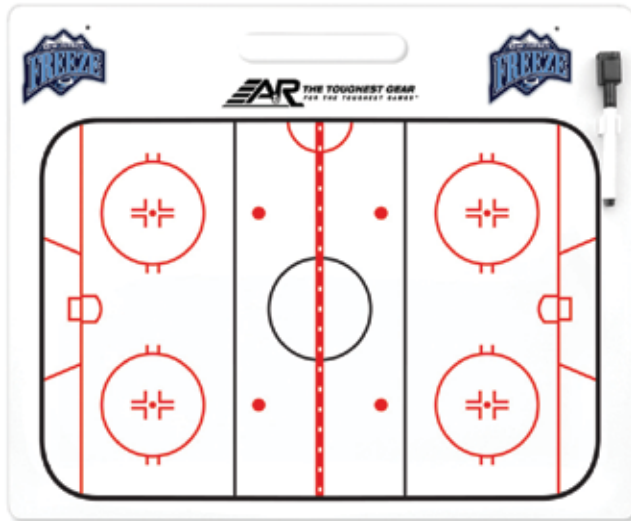

MICROFIBER TOWELS
11" x 18"

PRO STOCK
BENCH TOWELS
24" x 42"

SKATE TOWELS
WITH BAG HOOK
11" x 18"

SHOWER TOWELS
30" x 60"

COACH PRODUCTS

Coaches, we didn't forget about you! With a wide variety of coach boards to choose from and our very popular full color acrylic trophies, A&R can ensure that each coach looks their best on and off the ice.

POCKET COACH BOARDS
5" x 4"

JUMBO COACH BOARDS
16" x 22"

COACH CLIP BOARDS
9" x 13"

WEIGHTED CONES
6" AND 12"

ACRYLIC TROPHIES
WITH PUCK STANDS

OFF-ICE PUCKS AND BALLS

The game doesn't stop when the rink is closed. Our wide variety of off-ice pucks and balls will make sure you can stay sharp and represent your team all seasons of the year.